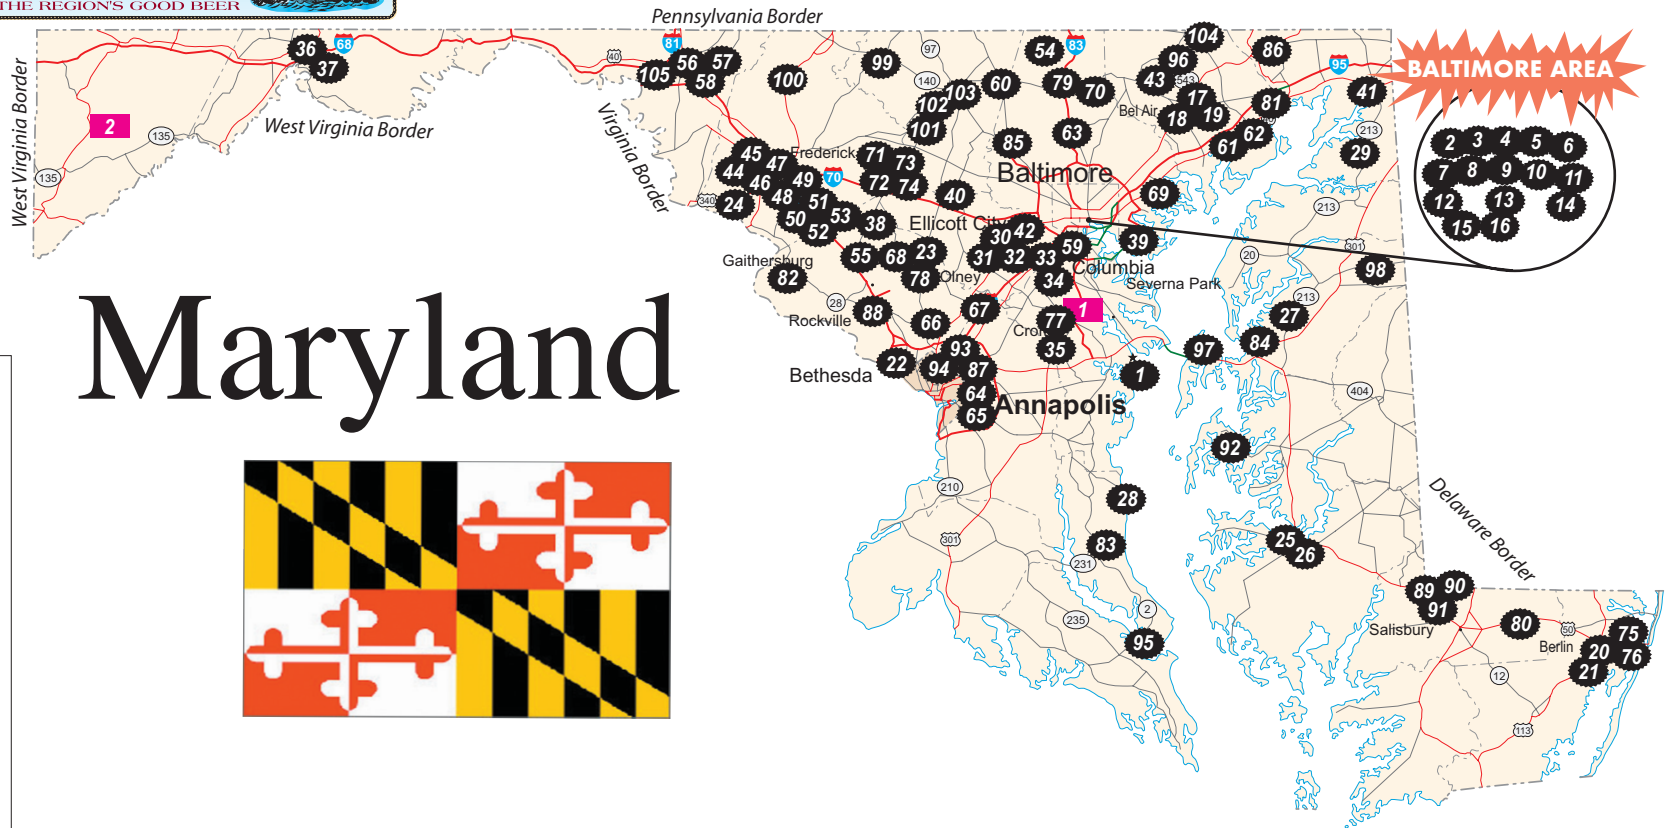

Last Updated on 7/19/2024

Maryland