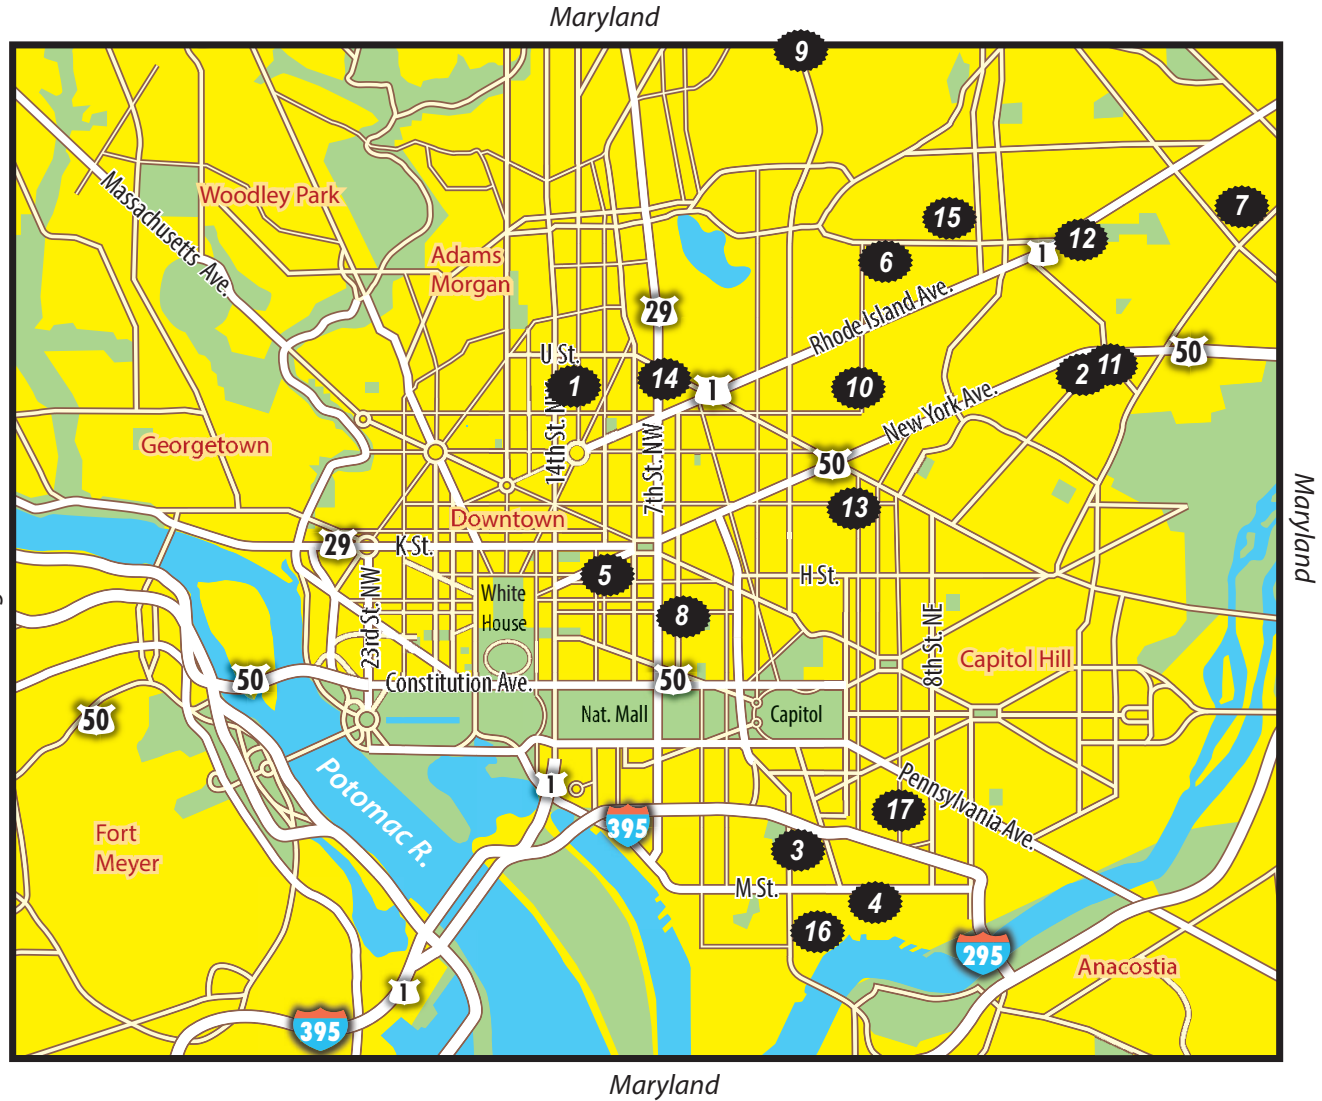

For Sponsorship opportunities
call 1-508-308-7889 today!

www.goodbeermaps.com
1-508-308-7889